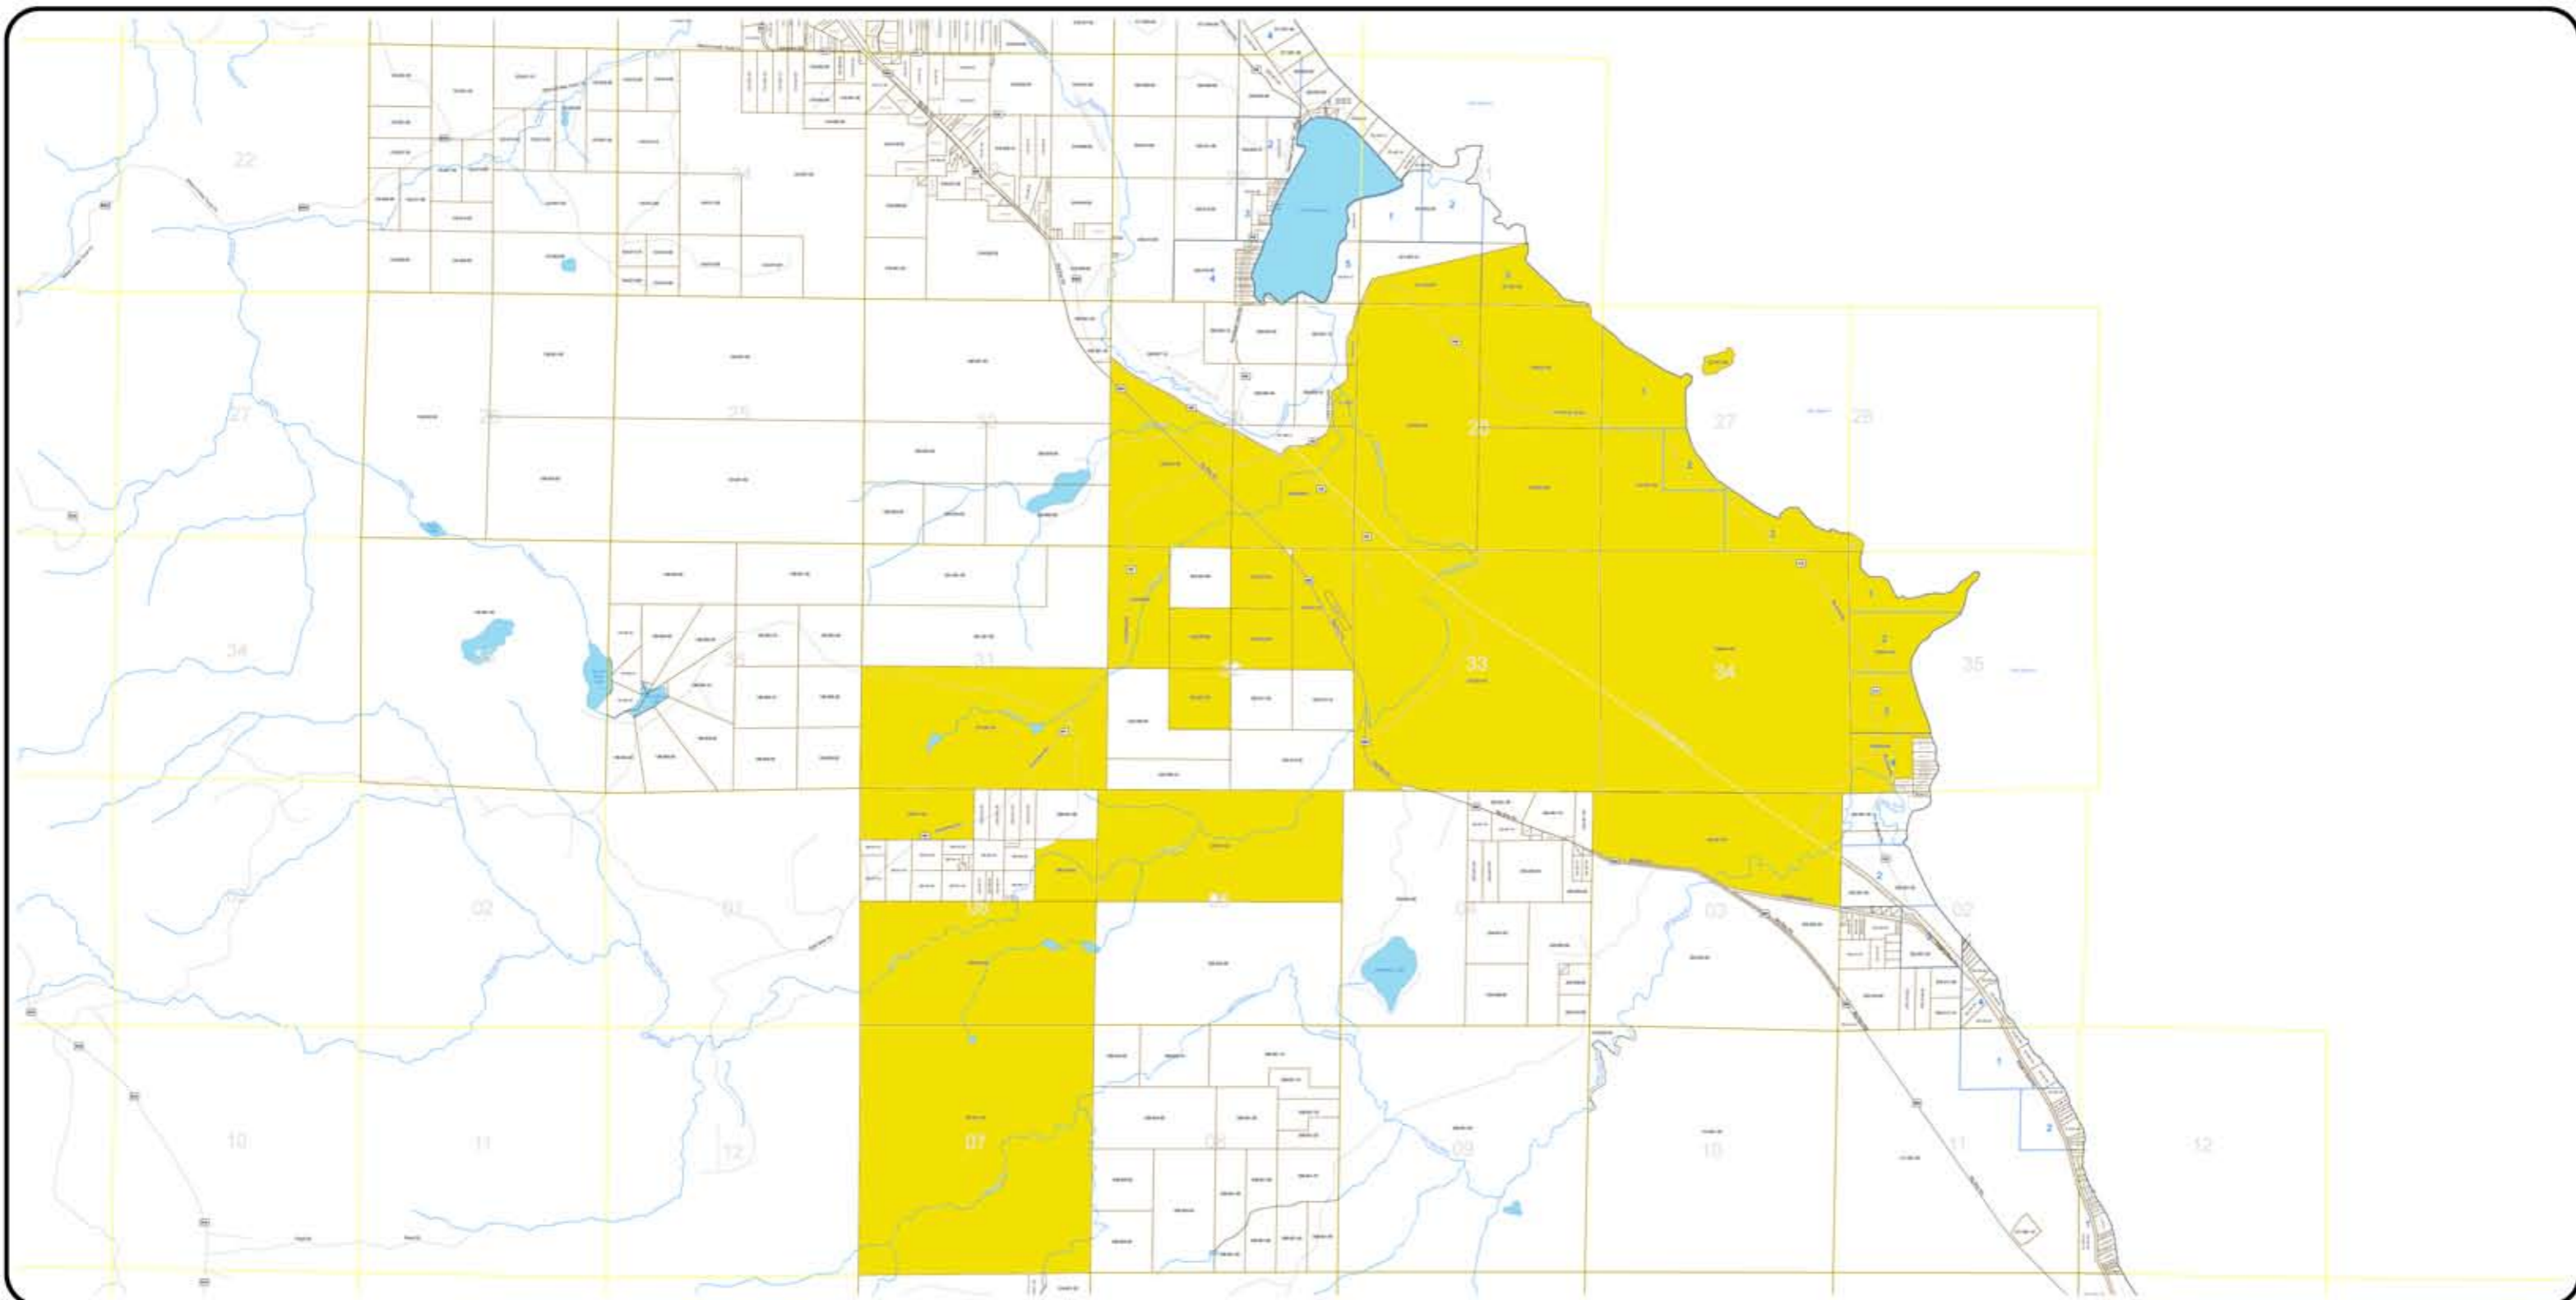

Powell

T50N R27W & T49N R26W

Township

© 2008 Marquette County Equalization Department

All Powell Township Tax ID Numbers have a prefix of "52-11-"

All Marquette Township Tax ID Numbers have a prefix of "52-08-"

Not intended for legal use

Not responsible for any errors or omissions

Legend

- | | | |
|-----------------|-----------------|--------------|
| Parcels | Highways | Active RR |
| Section Lines | Primary Roads | Abandoned RR |
| Government Lots | Secondary Roads | Rivers |
| | Unclassed Roads | Lakes |